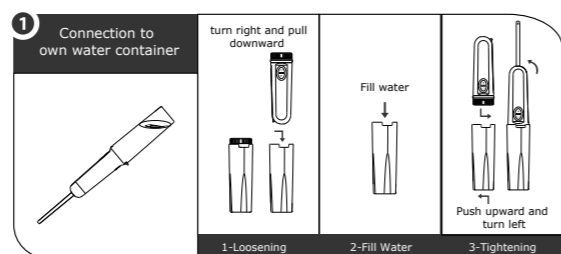

Travel Bidet B210 Instruction

I . Product Instructions and Specifications:

- Water Capacity: 165ml
- Net Weight: 200g
- Length: 15cm after folding up, 36cm after stretching
- Continuous Spray: 60 seconds for low level, 30 seconds for high level
- Rechargeable Battery: aluminum battery 3.7V/500mA
- Max Power Consumption: 0.5W
- Battery Life: about 100 uses (100 uses is from theory test, it subjects to actual use)
- Battery Standby Time: about 60 days
- Battery Charging Time: about 2 hours

II . Product Features:

III. Product Parts and Accessories:

IV. Operation Manual – Two Connection Ways

V . Parts and Structure

VI. Product Usage:

VII. Charging Guides:

Before using the product, please use the USB charging cable to charge it fully. When the power is low, the waterspray is soft, even stops working. In order to maintain battery better, please charge power as following steps.