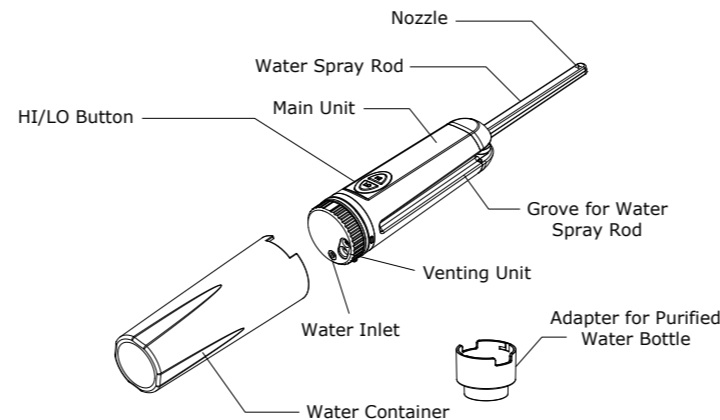

Travel Bidet B210 Instruction

I . Product Instructions and Specifications:

- Water Capacity: 165ml
- Net Weight: 200g
- Length: 15cm after folding up, 36cm after stretching
- Continuous Spray: 60 seconds for low level, 30 seconds for high level
- Rechargeable Battery: aluminum battery 3.7V/500mA
- Max Power Consumption: 0.5W
- Battery Life: about 100 uses (100 uses is from theory test, it subjects to actual use)
- Battery Standby Time: about 60 days
- Battery Charging Time: about 2 hours

II . Product Features:

III. Product Parts and Accessories:

IV. Operation Manual – Two Connection Ways

V . Parts and Structure

VI. Product Usage:

VII. Charging Guides:

Before using the product, please use the USB charging cable to charge it fully. When the power is low, the waterspray is soft, even stops working. In order to maintain battery better, please charge power as following steps.