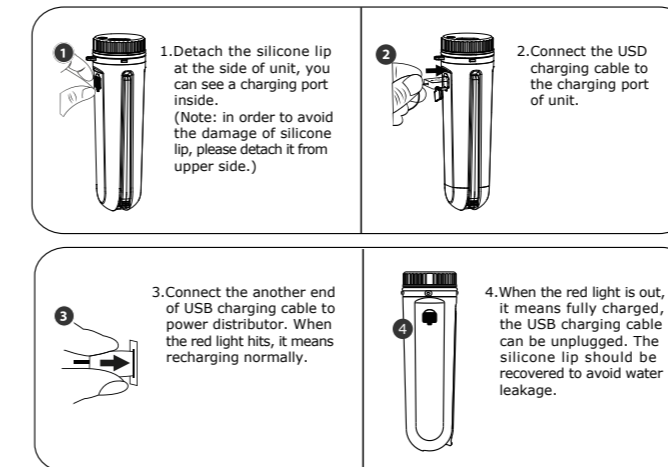

Travel Bidet B210 Instruction

I . Product Instructions and Specifications:

- Water Capacity: 165ml
- Net Weight: 200g
- Length: 15cm after folding up, 36cm after stretching
- Continuous Spray: 60 seconds for low level, 30 seconds for high level
- Rechargeable Battery: aluminum battery 3.7V/500mA
- Max Power Consumption: 0.5W
- Battery Life: about 100 uses (100 uses is from theory test, it subjects to actual use)
- Battery Standby Time: about 60 days
- Battery Charging Time: about 2 hours

II . Product Features:

III. Product Parts and Accessories:

IV. Operation Manual – Two Connection Ways

V . Parts and Structure

VI. Product Usage:

VII. Charging Guides:

Before using the product, please use the USB charging cable to charge it fully. When the power is low, the waterspray is soft, even stops working. In order to maintain battery better, please charge power as following steps.