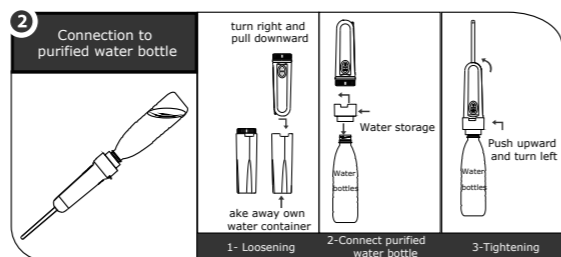

Travel Bidet B210 Instruction

I . Product Instructions and Specifications:

- Water Capacity: 165ml
- Net Weight: 200g
- Length: 15cm after folding up, 36cm after stretching
- Continuous Spray: 60 seconds for low level, 30 seconds for high level
- Rechargeable Battery: aluminum battery 3.7V/500mA
- Max Power Consumption: 0.5W
- Battery Life: about 100 uses (100 uses is from theory test, it subjects to actual use)
- Battery Standby Time: about 60 days
- Battery Charging Time: about 2 hours

II . Product Features:

III. Product Parts and Accessories:

IV. Operation Manual – Two Connection Ways

V . Parts and Structure

VI. Product Usage:

VII. Charging Guides:

Before using the product, please use the USB charging cable to charge it fully. When the power is low, the waterspray is soft, even stops working. In order to maintain battery better, please charge power as following steps.