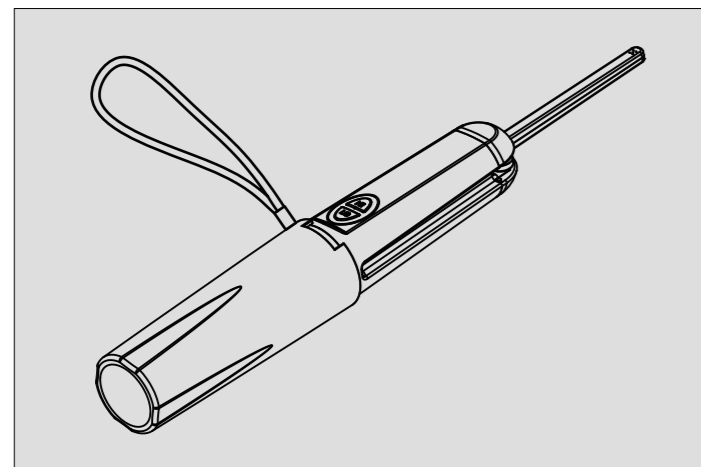

Travel Bidet B210 Instruction

I . Product Instructions and Specifications:

- Water Capacity: 165ml
- Net Weight: 200g
- Length: 15cm after folding up, 36cm after stretching
- Continuous Spray: 60 seconds for low level, 30 seconds for high level
- Rechargeable Battery: aluminum battery 3.7V/500mA
- Max Power Consumption: 0.5W
- Battery Life: about 100 uses (100 uses is from theory test, it subjects to actual use)
- Battery Standby Time: about 60 days
- Battery Charging Time: about 2 hours

II . Product Features:

III. Product Parts and Accessories:

IV. Operation Manual – Two Connection Ways

V . Parts and Structure

VI. Product Usage:

VII. Charging Guides:

Before using the product, please use the USB charging cable to charge it fully. When the power is low, the waterspray is soft, even stops working. In order to maintain battery better, please charge power as following steps.